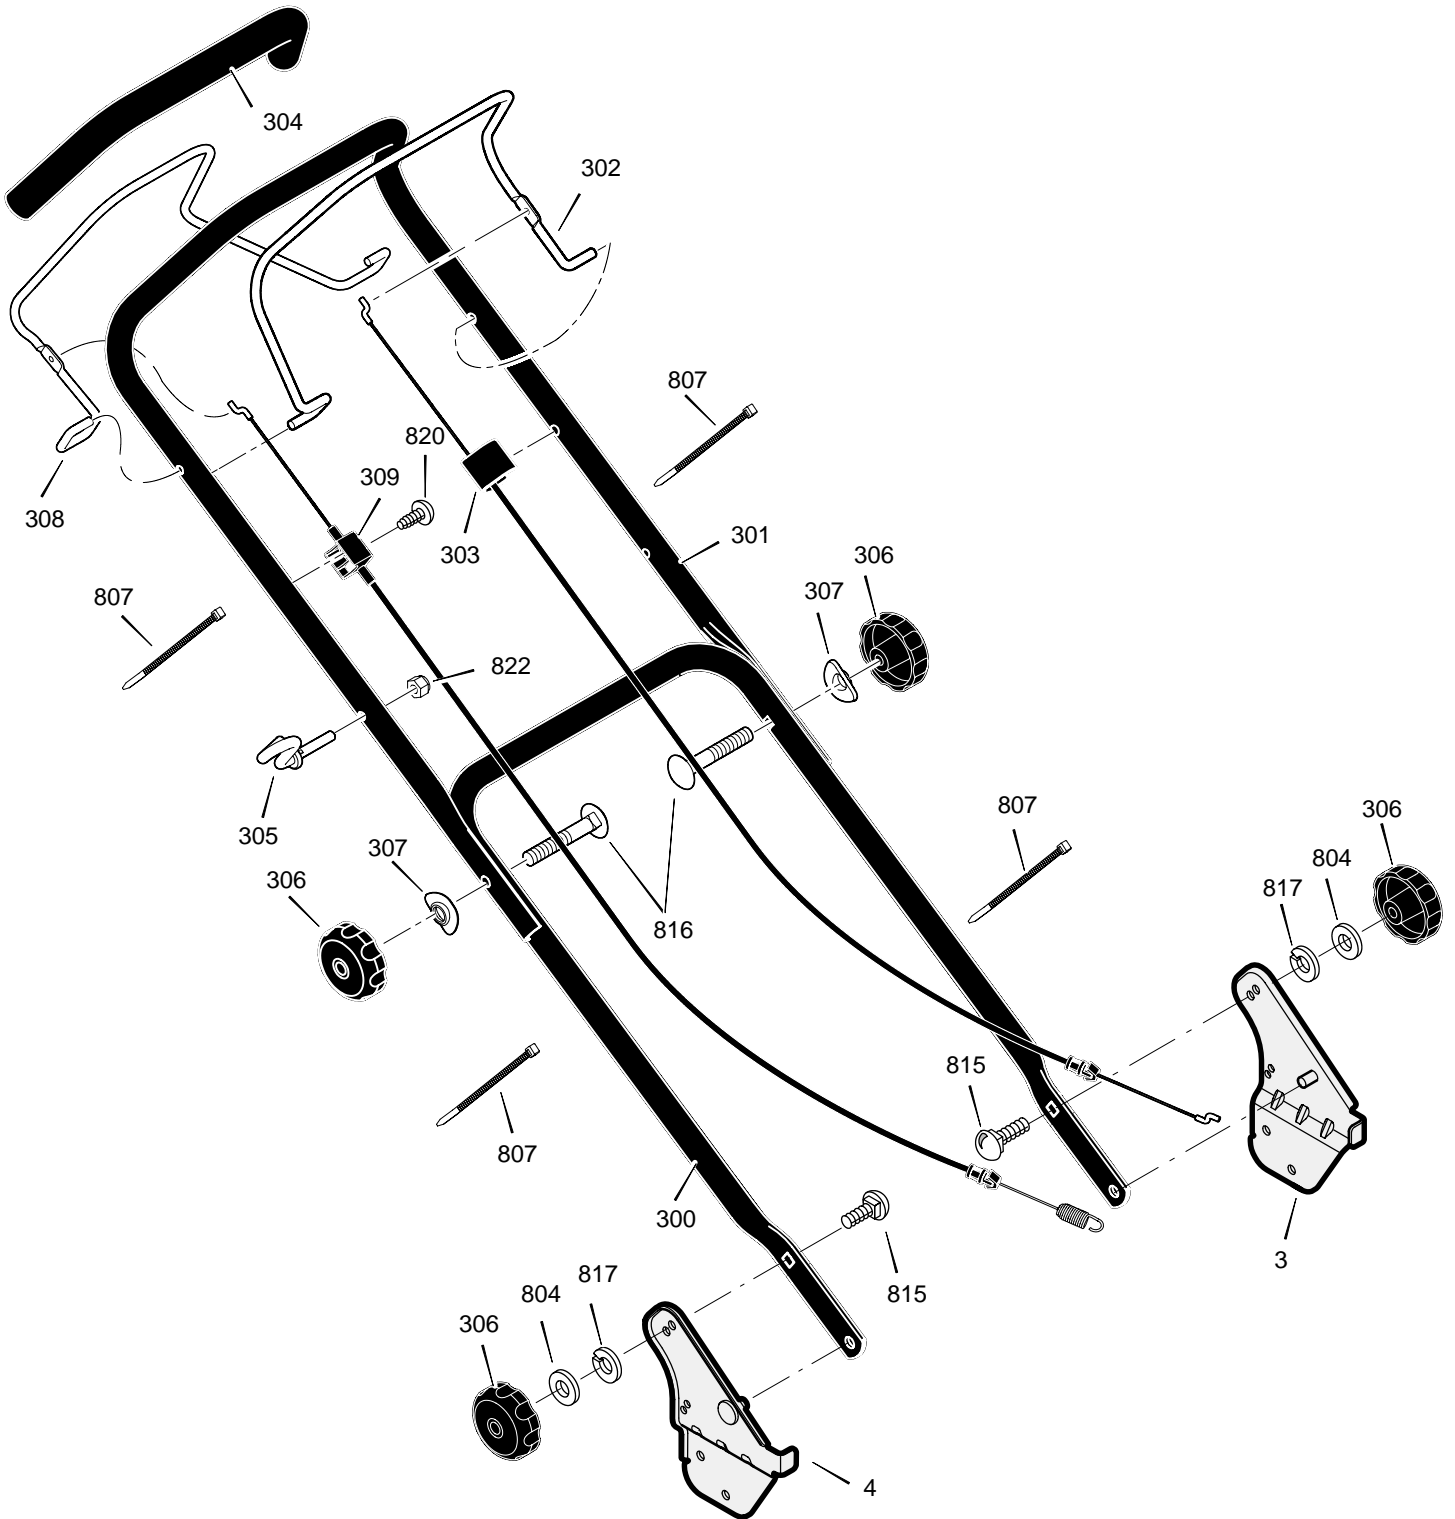

# MOWER HANDLE ASSEMBLY 800422x51N

10/11/07

**MOWER ASSEMBLY PARTS LIST 880422x51N**

<b>Key No.</b>	<b>Part No.</b>	<b>Description</b>	<b>Key No.</b>	<b>Part No.</b>	<b>Description</b>
1	*****	Engine	217	700118	Bracket, Height Adjuster
2	700190	Mower Housing	300	700222	Handle, Lower
3	700141	Bracket Assy, LH Handle	301	700097	Handle, Upper
4	700142	Bracket Assy, RH Handle	302	700186	Lever, Engine Stop
5	700121	Bracket, Rear Bearing Retainer	303	700158	Cable, Engine Stop
6	700162	Blade	304	700213	Tubing, Foam
7	700214	Blade Adapter Assy	305	672510MA	Guide, Rope
8	700099	Door, Rear	306	700145	Knob
9	700095	Rod, Rear Door	307	700148	Washer, Formed
10	700001	Spring, Torsion Rear Door	308	700192	Lever, Drive
11	700208	Bag Frame Assy	309	700115	Cable Assy, Drive
12	700100	Bag Assy	800	0025x6MA	Screw, Engine
50	700226	Side Guard, Right	801	700011	Bolt
51	700227	Side Guard, Left	802	1101989MA	Washer, Belleville
100	700127	Transmission	803	700131	Washer, Thrust
101	700120	Belt Guide, Transmission	804	700150	Washer
102	700123	Belt-V	805	700002	Nylon Locknut
103	700125	Cap, Dust	807	700010	Tie, Cable
104	700126	Sleeve Assy, Rear Axle	808	015x84MA	Nut, Flange
105	700132	Gear, Pinion	809	26x245MA	Screw
106	700134	Gear, Drive	810	700081	Bolt, Hex Key Head
107	700124	Dust Cover	811	700103	Nut, Nylock
108	700234	Belt Cover Assy	812	700119	Screw
110	700161	Dust Cover, RH	813	700122	Screw
200	700133	Wheel, Rear	814	26x296MA	Screw
201	700195	Hub Cap, Rear	815	700146	Bolt, Carrige
202	700200	Wheel Front	816	002x77MA	Bolt, Carrige
203	700155	Hub Cap, Front	817	700078	Washer, Split
206	700061	Front Crossbar Assy	818	700156	Nut, Speed
208	700059	Front Crossbar Bushing	819	700218	Screw
209	700071	Spring, Clip Crossbar	820	26x256MA	Screw
210	700207	Single Lever Link	821	700237	Ring-External Retaining
211	700073	Spring, Extension	822	15x116MA	Hex Nut
212	700232	Rear Crossbar Assy	823	700247	Bolt, Shoulder
213	700233	Rear Crossbar Weldment	824	015x88MA	Nut, Flange
214	700164	Spring, Adjuster	830	48901MA	Screw
215	700243	Lever, Height Adj	1000	700271	Decal Kit
216	700172	Knob, Adjuster	1001	700274	Manual Kit