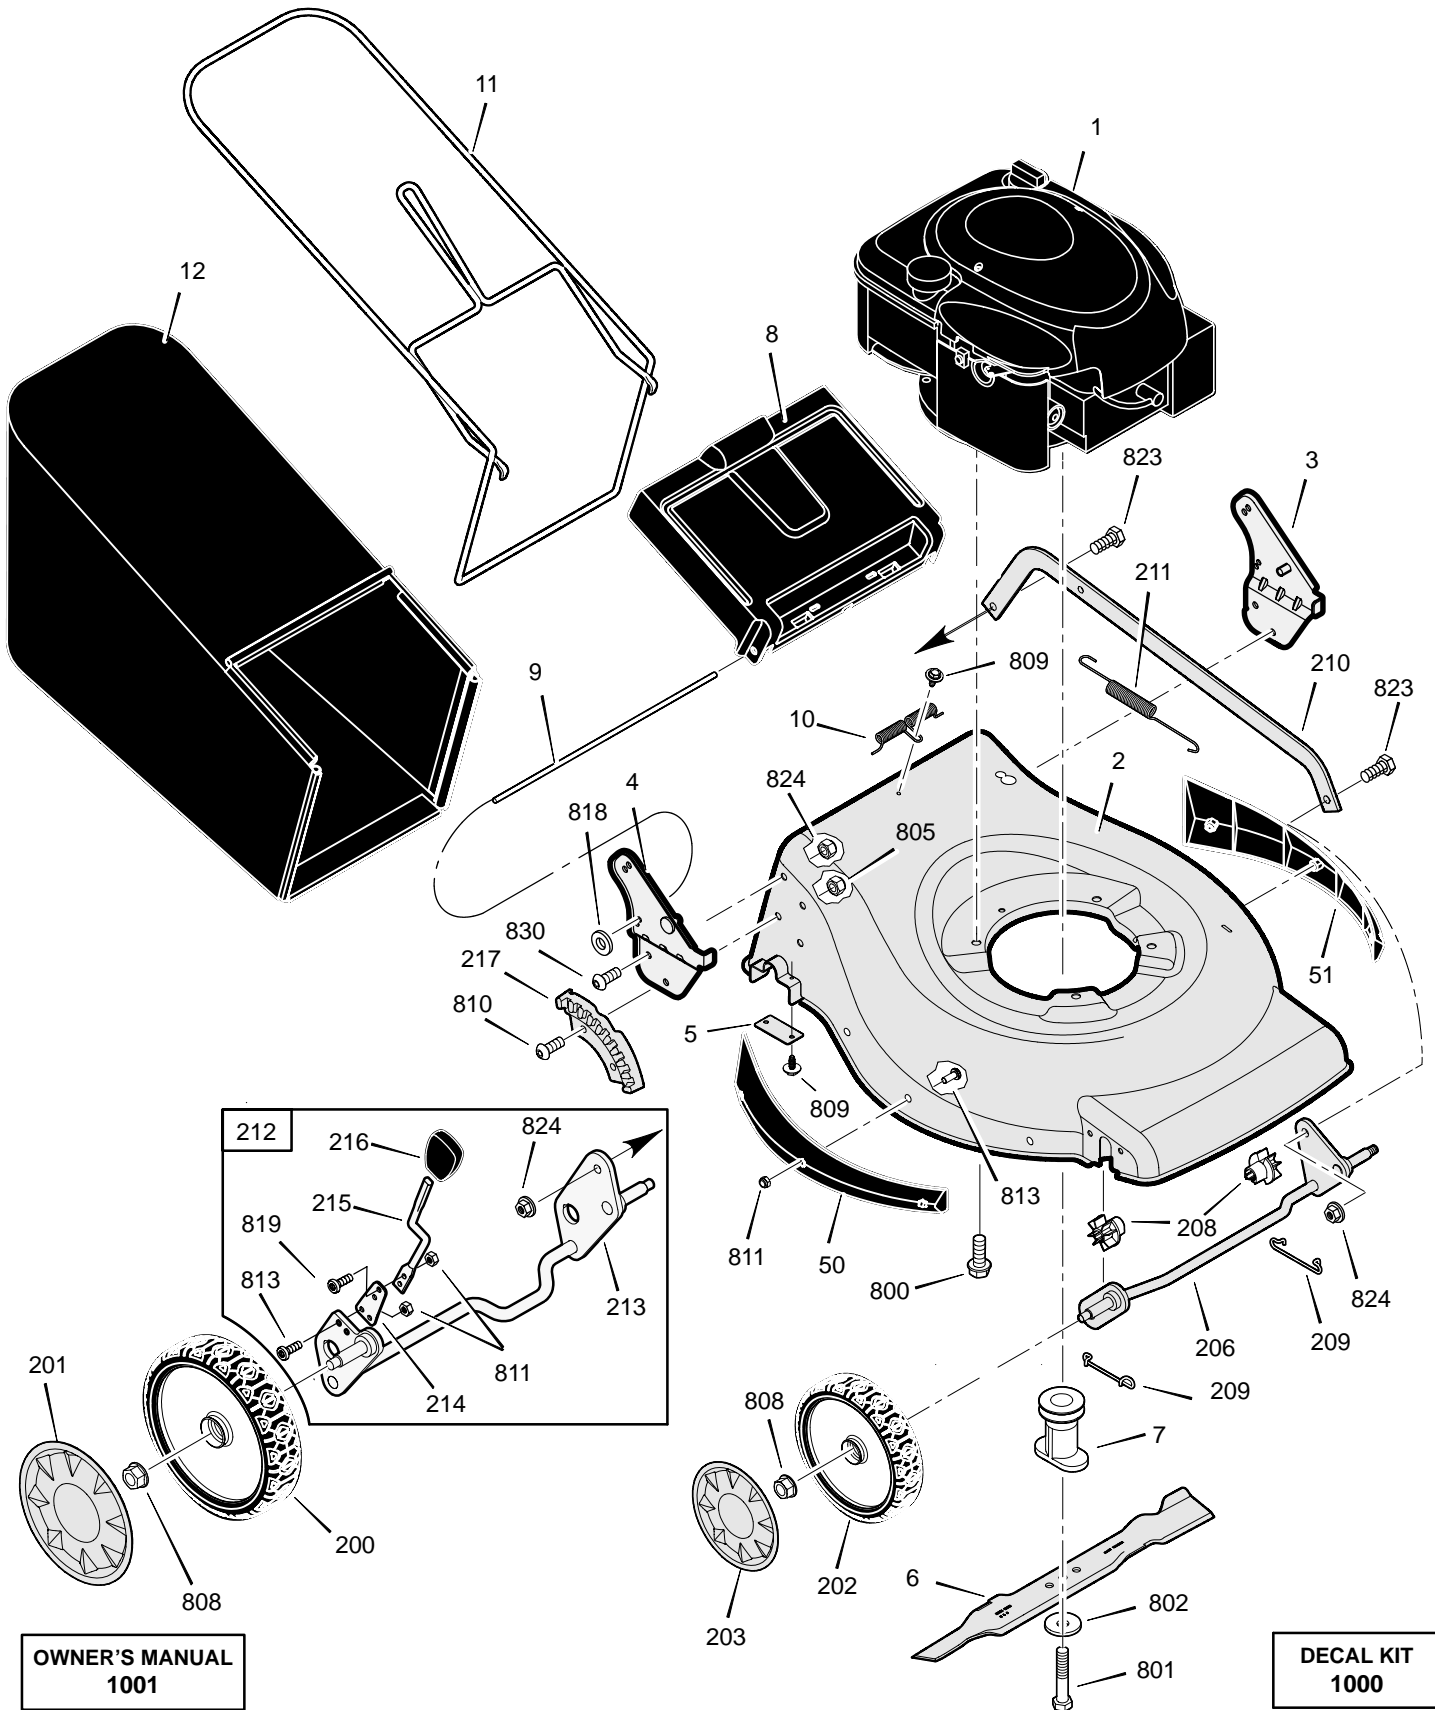

10/11/07

MOWER HOUSING ASSEMBLY 880422x51N